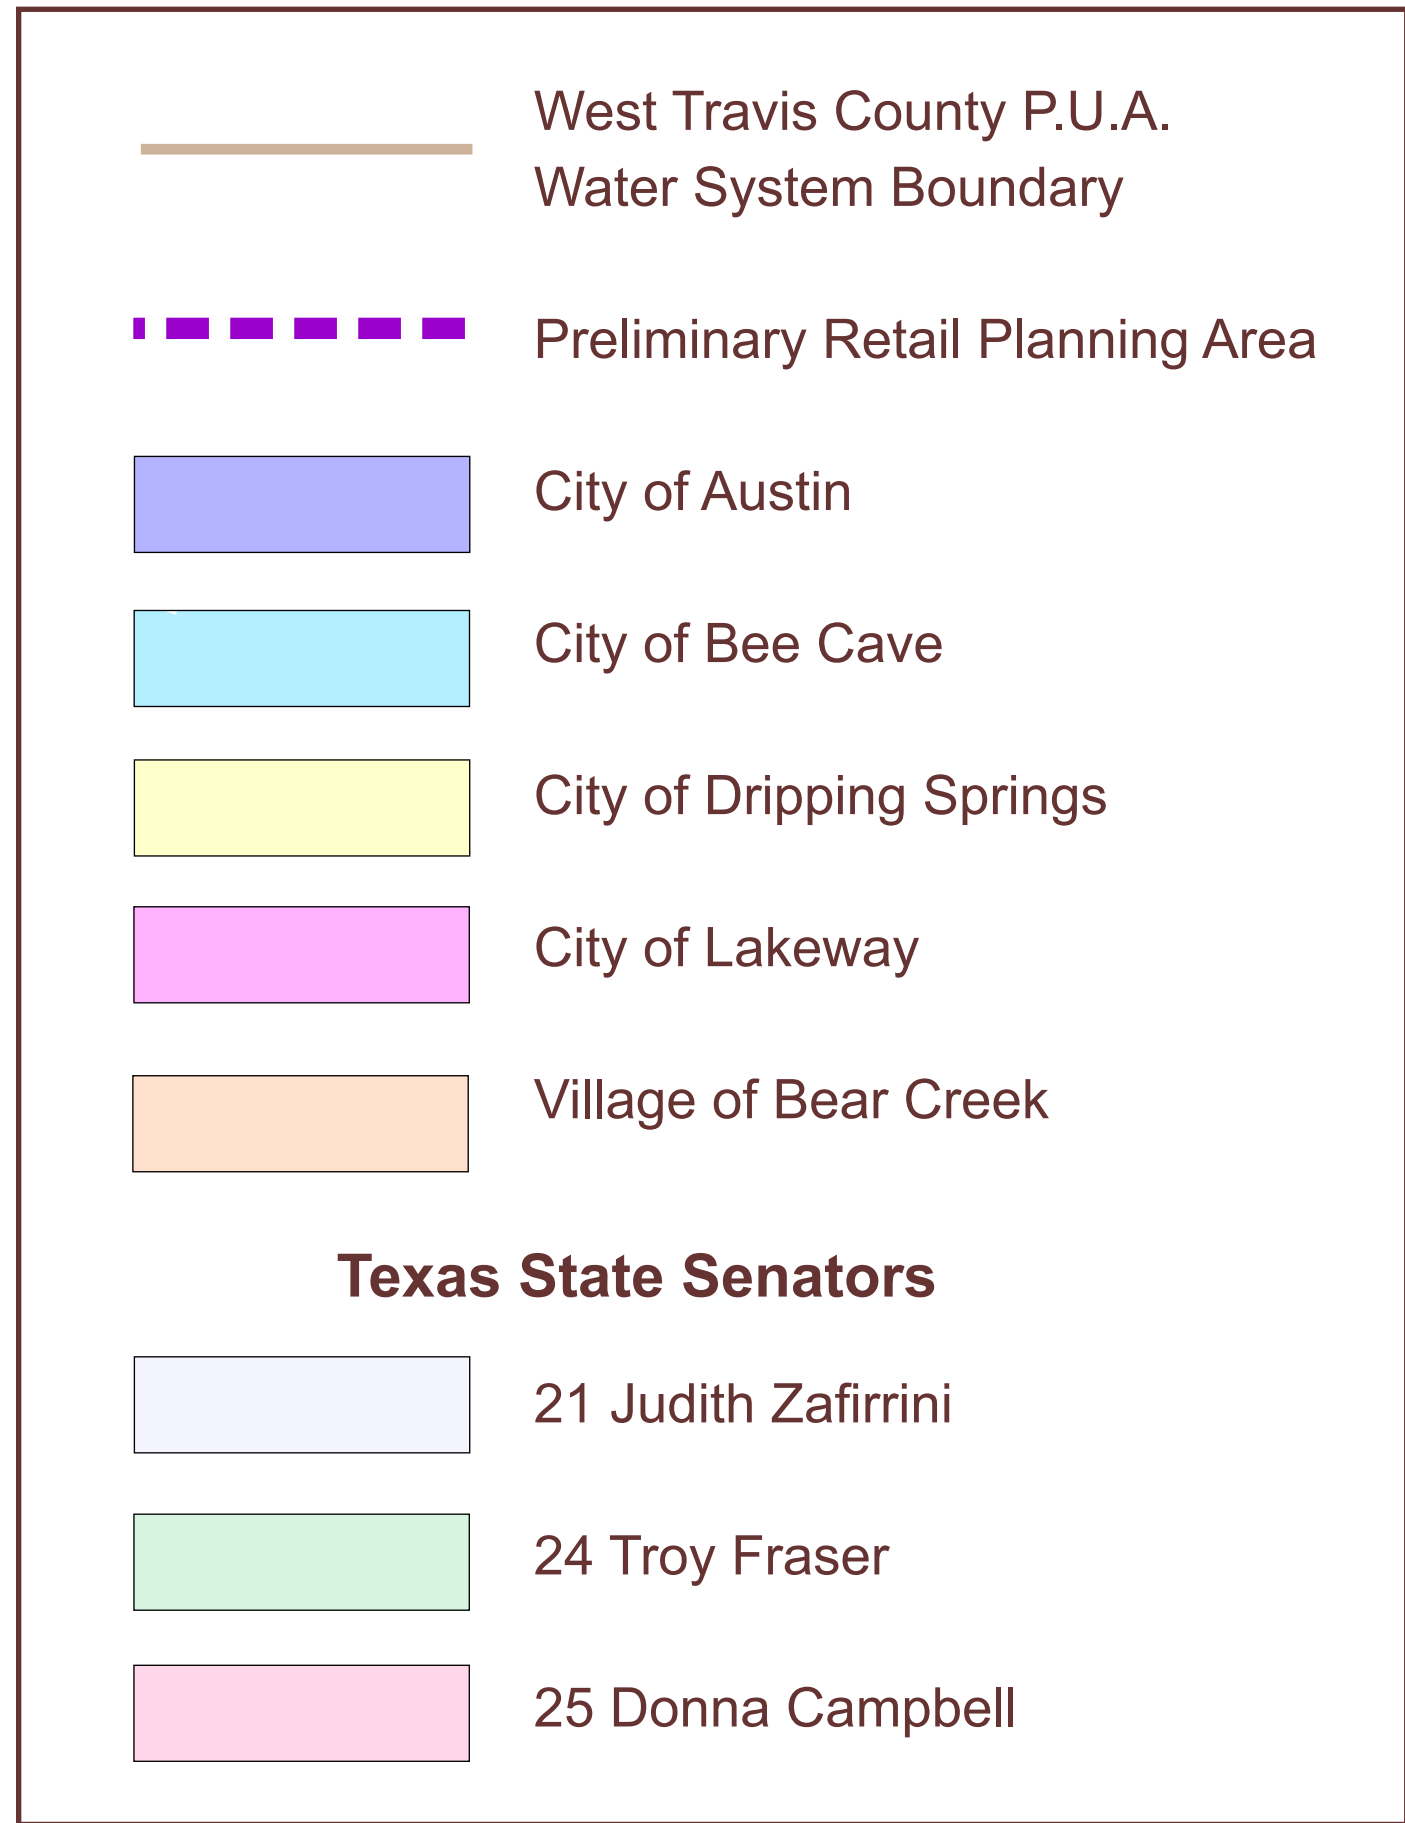

**West Travis County
Public Utility Agency
Jurisdictions and
State Senate Districts**

Winter 2015

For Planning Purposes Only